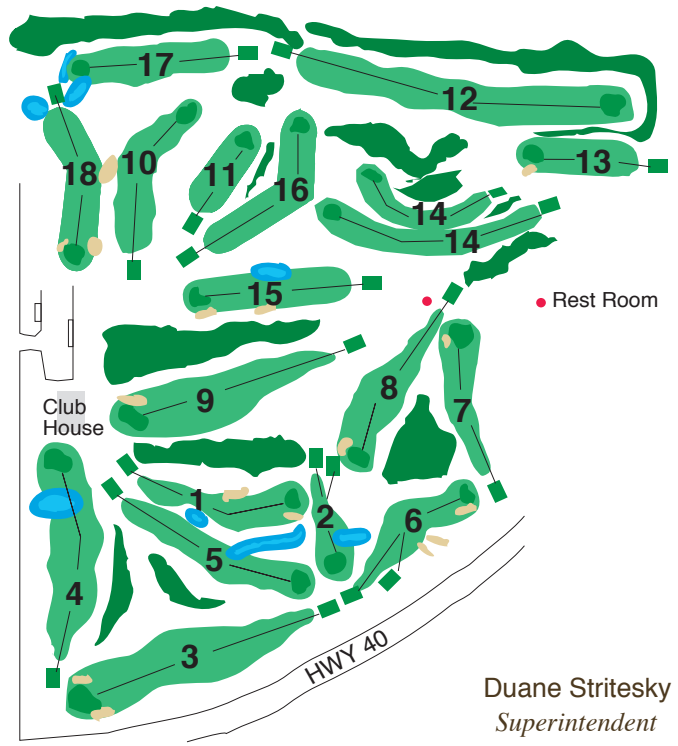

Maximum playing time per nine holes = 2 hours 15 minutes

WHITETAIL GOLF COURSE Phone: (715) 962-3888
 Colfax, WI www.whitetailgolf.com